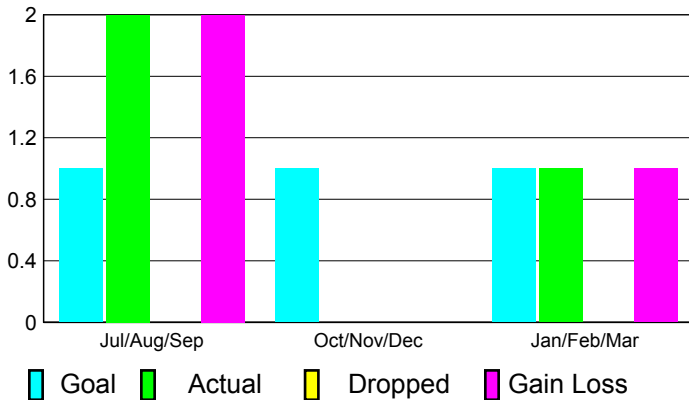

2010-2011 GMT Reports for District (or Undistricted) **District B 2**

GMT: **Joel R. Gómez Franco**

Location: **MEXICO**

GMT CA: **3**

CLUBS

Club Results
2010-2011

Clubs
2009-2010

Month	New Club Goal	Actual New Clubs	Actual Dropped Clubs	Gain/Loss of Clubs	Gain/Loss of Clubs
Jul/Aug/Sep	1	2	0	2	-3
Oct/Nov/Dec	1	0	0	0	4
Jan/Feb/Mar	1	1	0	1	0
Totals	3	3	0	3	1

Club Results 2010-2011

Goal, New, Dropped, Gain/Loss

Comparison of Club Gain/Loss

Current Year Compared to the Previous Year

YTD Status Quo Clubs 2010-2011

Status Quo Clubs Compared to Status Quo Members

MEMBERSHIP