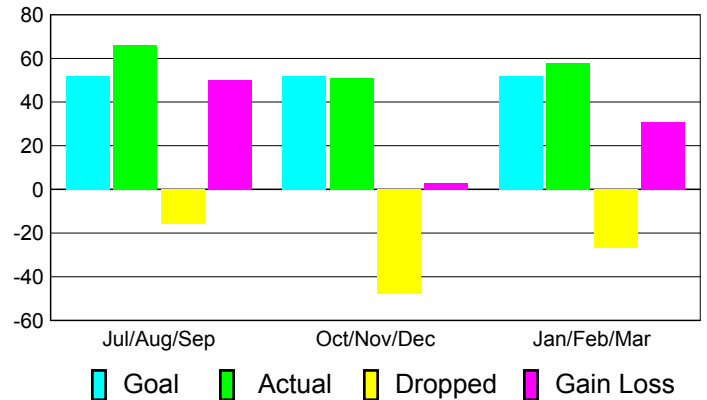

Membership Results 2010-2011

Goal, New, Dropped, Gain/Loss

Comparison of Membership Gain/Loss

Current Year Compared to the Previous Year