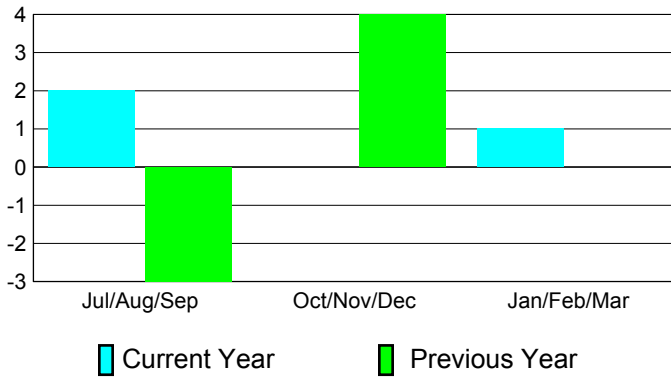

2010-2011 GMT Reports for District (or Undistricted) **District B 2**

GMT: **Joel R. Gómez Franco**

Location: **MEXICO**

GMT CA: **3**

CLUBS

Club Results
2010-2011

Clubs
2009-2010

Month	New Club Goal	Actual New Clubs	Actual Dropped Clubs	Gain/Loss of Clubs	Gain/Loss of Clubs
Jul/Aug/Sep	1	2	0	2	-3
Oct/Nov/Dec	1	0	0	0	4
Jan/Feb/Mar	1	1	0	1	0
Totals	3	3	0	3	1

Club Results 2010-2011

Goal, New, Dropped, Gain/Loss

Comparison of Club Gain/Loss

Current Year Compared to the Previous Year

YTD Status Quo Clubs 2010-2011

Status Quo Clubs Compared to Status Quo Members

MEMBERSHIP