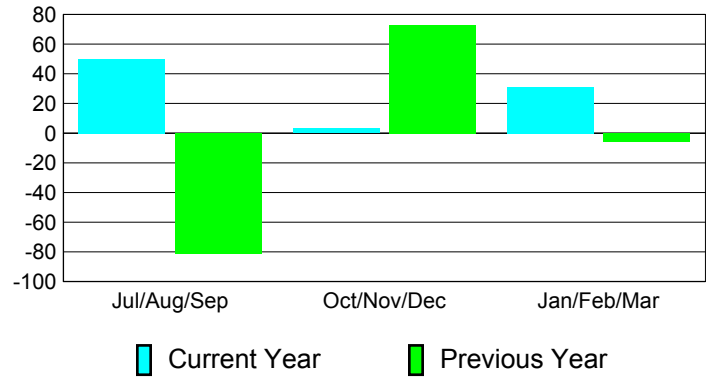

Membership Results
2010-2011

Membership
2009-2010

Month	Net Memb Goal	Actual New Memb	Actual Dropped Memb	Gain/Loss of Memb	Gain/Loss of Memb
Jul/Aug/Sep	52	66	-16	50	-81
Oct/Nov/Dec	52	51	-48	3	73
Jan/Feb/Mar	52	58	-27	31	-6
Totals	156	175	-91	84	-14

Membership Results 2010-2011

Goal, New, Dropped, Gain/Loss

Comparison of Membership Gain/Loss

Current Year Compared to the Previous Year

Gender Comparison 2010-2011

Jul/Aug/Sep

Oct/Nov/Dec

Jan/Feb/Mar